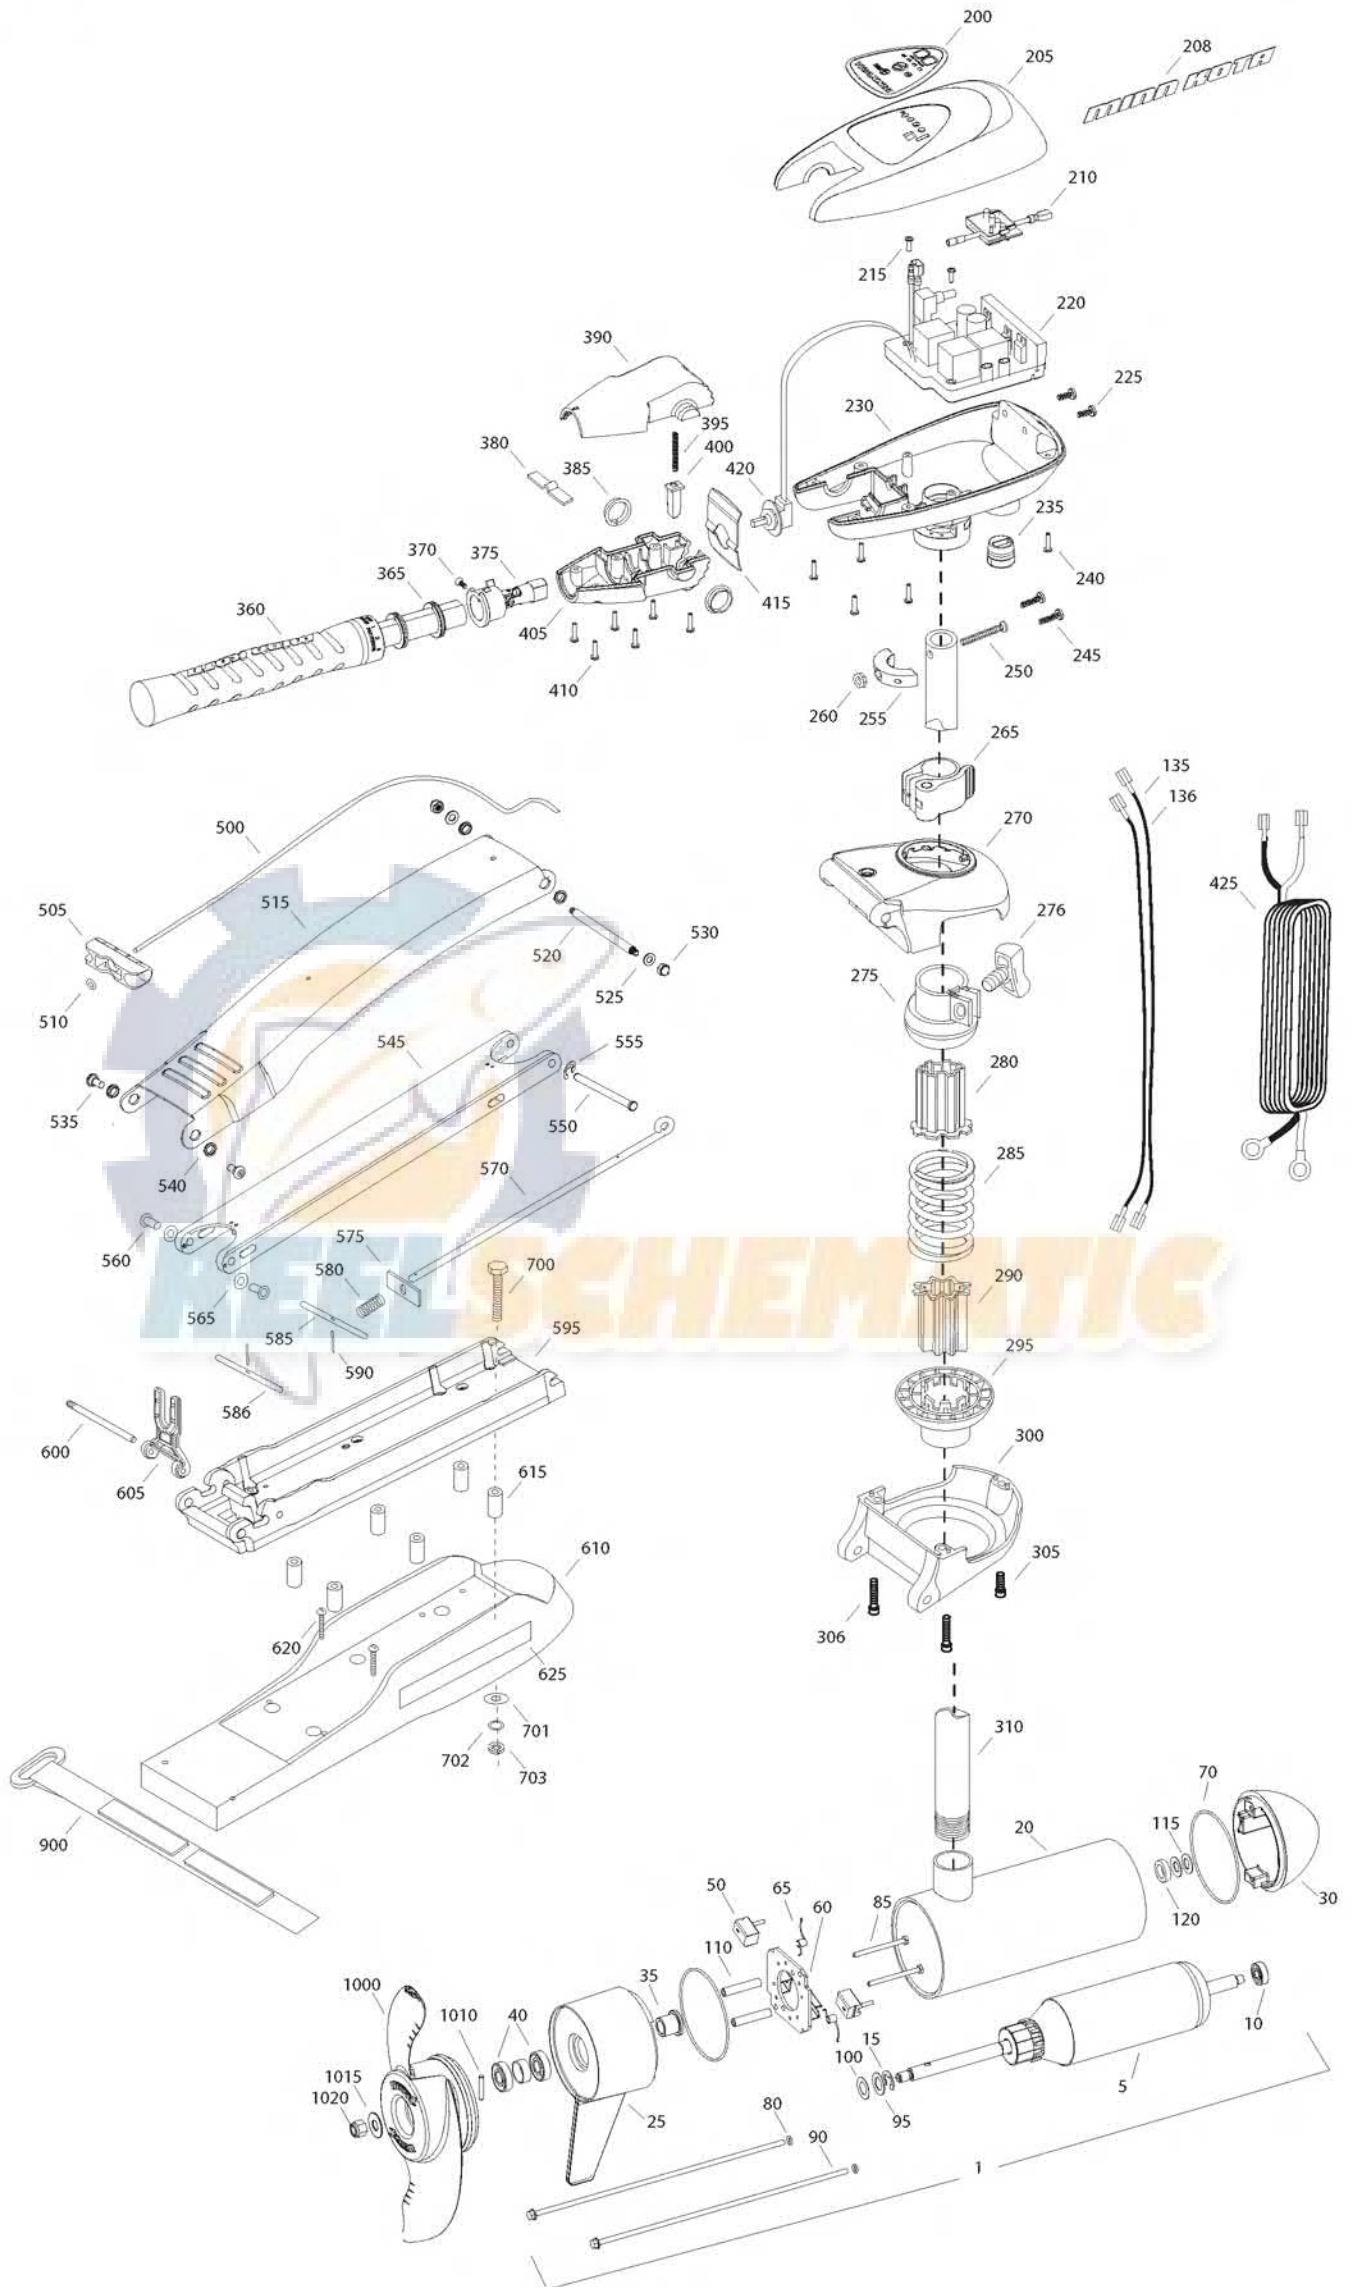

RT101/SM
101 LBS THRUST
36 VOLT 46 AMPS
62" SHAFT

for use with "N" serial numbers
2-year warranty

Item	P/N	Description	Qty	Item	P/N	Description	Qty	Item	P/N	Description	Qty
1	2316286	36V Motor 62" SW	1					900	2263804	Strap, hold down	1
5	2-100-216	Armature assembly	1	■	2990957	Handle assy, VARS [360-410]	1				
10	140-010	Bearing	1	360	2990456	Grip/handle assy, VARS [360-375]	1	■	1378132	Propeller kit WW2	
15	788-040	Retaining ring	1	365	2060015	Bearing, handle	2	■	2994876	Propeller bag assy	
20	2-200-310	Center housing assembly	1	370	2063405	Screw, #6 PFH SS	1	1000	2331160	Propeller WW2	1
25	2-300-340	Brush end housing assembly	1	375	2884092	Yoke / spider assy, VARS	1	1010	2262658	Drive pin, large	1
30	421-376	Plain end housing assembly STD	1	380	2302742	Spring, detent, off	1	1015	2091701	Washer, prop, large	1
35	144-017	Flange bearing	1	385	2060005	Bearing, handle pivot	2	1020	2198401	Nut, nylock, prop, Anode	1
40	880-025	Seal	2	390	2060900	Handle pivot, top	1				
50	188-094	Brush	2	395	2302745	Spring, release button	1	■	2889460	Seal & Oring Kit	1
60	9-738-004	Brush plate assembly	1	400	2063700	Button, release	1				
65	975-041	Brush spring	2	405	2060905	Handle pivot, bottom	1				
70	701-043	O-ring, motor	2	410	2303412	Screw, #6 x 5/8 SS	6				
70	701-009	O-ring, thru-bolt	2								
85	830-027	Screw, 10-32 x 2	2	415	2062715	Spring, handle pivot	1				
90	830-096	Thru-bolt	2	420	2061700	Washer, pot holder	1				
95	990-051	Washer, steel	2	425	2992523	Leadwire assy	1				
100	990-052	Washer, nylatron	2								
110	973-025	Spacer, brush plate	2	■	2991847	Mount, Bow Assy bow guard	1				
115	992-010	Washer, Belleville	2			[500-625]					
120	990-045	Spacer, thrust	1	500	2251601	Rope	1				
135	640-021	Leadwire, black	1	505	2150400	Pull grip	1				
136	640-126	Leadwire, red	1	510	2151700	Washer	1				
■	2889460	Seal and O-ring Kit		515	2264249	Arm, upper, std, sw	1				
				520	2262604	Pin, bowguard, upper	1				
200	2095604	Decal, c-box cover	1	525	2261722	Washer, 5/16", ss	2				
205	2060296	C-box cover	1	530	2223100	Nut, 5/16-18 SS	2				
208	2325666	Decal - MinnKota	2	535	2263500	Bolt, shoulder	2				
210	2074082	Battery meter, 36v SW	1	540	2293501	Bushing, SS	2				
215	3043427	Screw, #8 x 7/8 SS	2	545	2994356	Arm, Lower, std, sw	1				
220	2184017	Control board, 24/36V	1	550	2262622	Pin, clevis ss	1				
■	2888411	Potentiometer Replacement Kit		555	2263011	E-clip, ss	1				
225	2303434	Screw, #8-30 x 5/8 SS	2	560	2267318	Bushing, nyloner	2				
230	2062503	Control box, VARS, SW	1	565	2261708	Washer, spacer, .010 thk	as reqd				
235	2062905	Strain relief	1	570	2153605	Eyeshaft, ss	1				
240	2303412	Screw, #6 x 5/8 SS	6	575	2262703	Spring stop	1				
245	2263434	Screw, #8 x 1 SS	2	580	2152701	Spring, lock bar, ss	1				
250	2263406	Screw, #10-24 x 2 SS	1	585	2233621	Lock bar, front, ss	1				
255	2061517	Collar, c-box	1	586	2233623	Lock bar, back, ss	1				
260	2333101	Nut, 10-24, nylock, SS	1	590	2152612	Spring pin, ss	2				
265	2991521	Cam lock/depth collar assy	1	595	2773982	Bowplate w/ insert, std, sw	1				
				600	2260505	Hinge pin, ss	1				
■	2991764	Bowguard Assembly SW [270-306]	1	605	2293811	Yoke, Max	1				
270	2991779	Bracket, top	1	610	2263919	Motor rest, std, sw	1				
275	2261525	Spring sleeve, Upper	1	615	2261505	Spacer, motor rest	6				
276	2011366	Knob, collar, ss	1	620	2263434	Screw, #8, SS	2				
280	2264702	Tube insert, bowmount	2	625	2065677	Decal, motor rest	2				
285	2262705	Spring, bowguard	1								
295	2261535	Spring sleeve, Lower	1	■	2994830	Bag assembly	1				
300	2991777	Bracket Assy, bottom	1	700	2263431	Screw, 1/4-20 x 3 1/2" PPH, SS	6				
305	2263422	Screw, 5/16 x 1" SHCS ss	1	701	2301720	Washer, rubber mounting	6				
306	2263424	Screw, 5/16 x 2.5" SHCS ss	2	702	2261713	Washer, 1/4 SS	6				
				703	2263101	Nut, 1/4-20 Nylock, SS	6				
310	2002015	Tube Composite 62"	1								